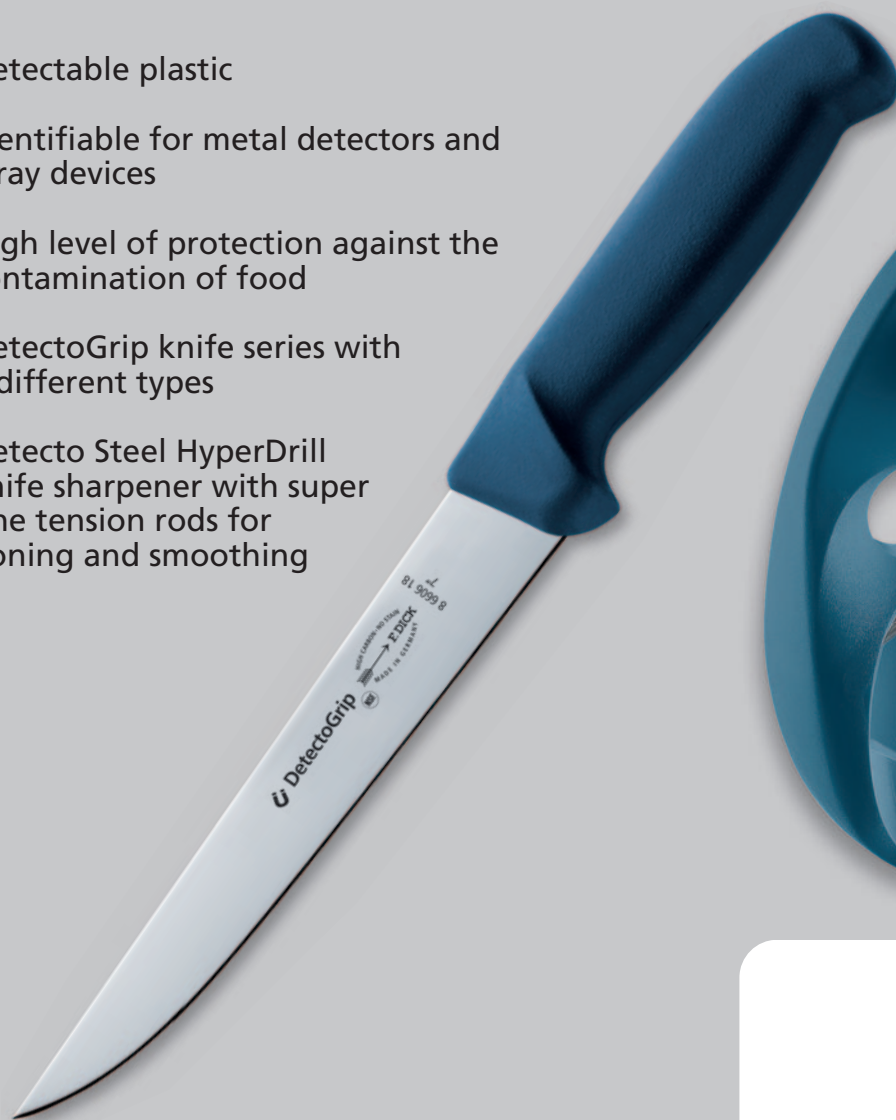

## DETECTOGRIP & DETECTO STEEL MAGNETIC – RELIABLE – DETECTABLE

- Detectable plastic
- Identifiable for metal detectors and x-ray devices
- High level of protection against the contamination of food
- DetectoGrip knife series with 7 different types
- Detecto Steel HyperDrill knife sharpener with super fine tension rods for honing and smoothing

# DetectoGrip & Detecto Steel

magnetic – reliable – detectable